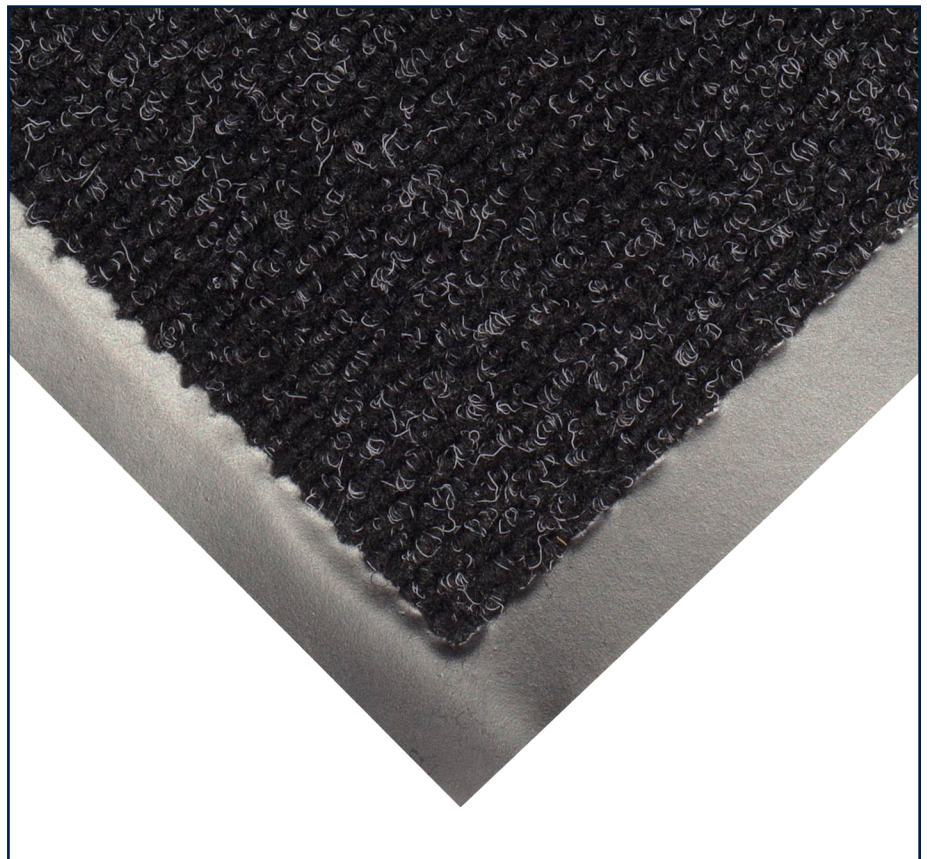

style-point™

MEDIUM DUTY

INDOOR WIPER/SCRAPER

Style-Point™ has the elegant look of berber with multidirectional effectiveness. Composite face fibers work effectively together to scrape off debris and wick away moisture.

recycled content

5%

SWATCHES

#10 CHOCOLATE

#20 CHARCOAL

#27 DARK GREY

edmonton
vancouver
toronto
edgewoodgroup.ca

CALL FOR DETAILS OR TO REQUEST A SAMPLE